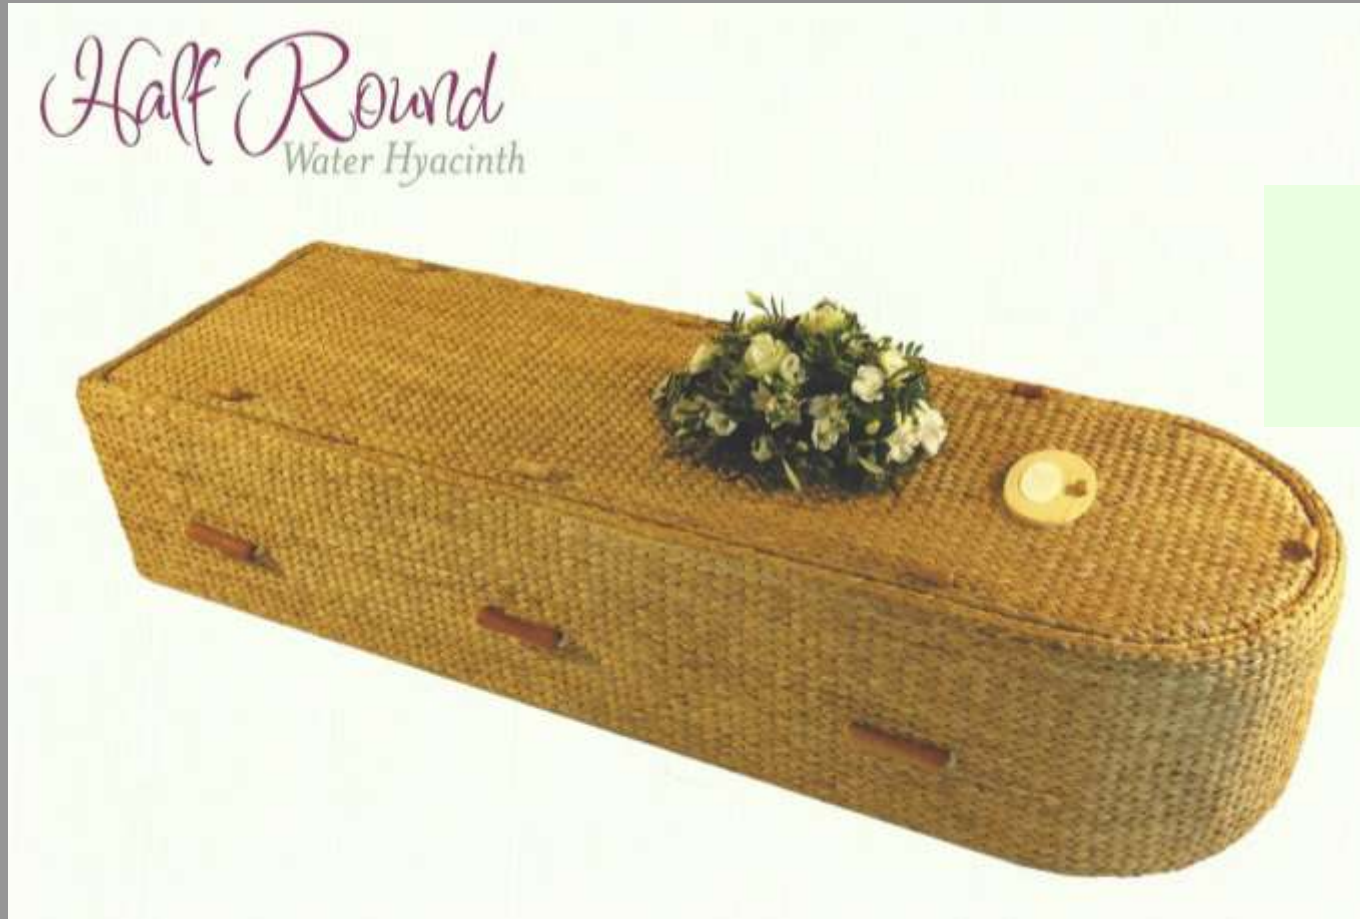

AJ Adkinson & Son, Wigston

**NON-TRADITIONAL COFFIN
SELECTION**

Seagrass

Available in a traditional shape or with rounded ends suitable for burial or cremation

Seagrass

Available in a traditional shape or with rounded ends suitable for burial or cremation

Banana Leaf

Available in traditional shape (shown below) or square, suitable for burial or cremation

Banana Leaf

Available in traditional shape or square (shown below), suitable for burial or cremation

Water Hyacinth

Available in traditional shape (shown below) or square, suitable for burial or cremation

Water Hyacinth

Available in traditional shape or half-round (shown below) , suitable for burial or cremation

Woollen

Made from environmentally conscious resources . Sheep's wool coffin supported by a cardboard frame Suitable for cremation (at most crematoria) or burial

Willow

Made from environmentally conscious sources of willow. Available in traditional shape (shown below) or square, suitable for burial or cremation. English willow coffins are grown, harvested and hand woven in Somerset.